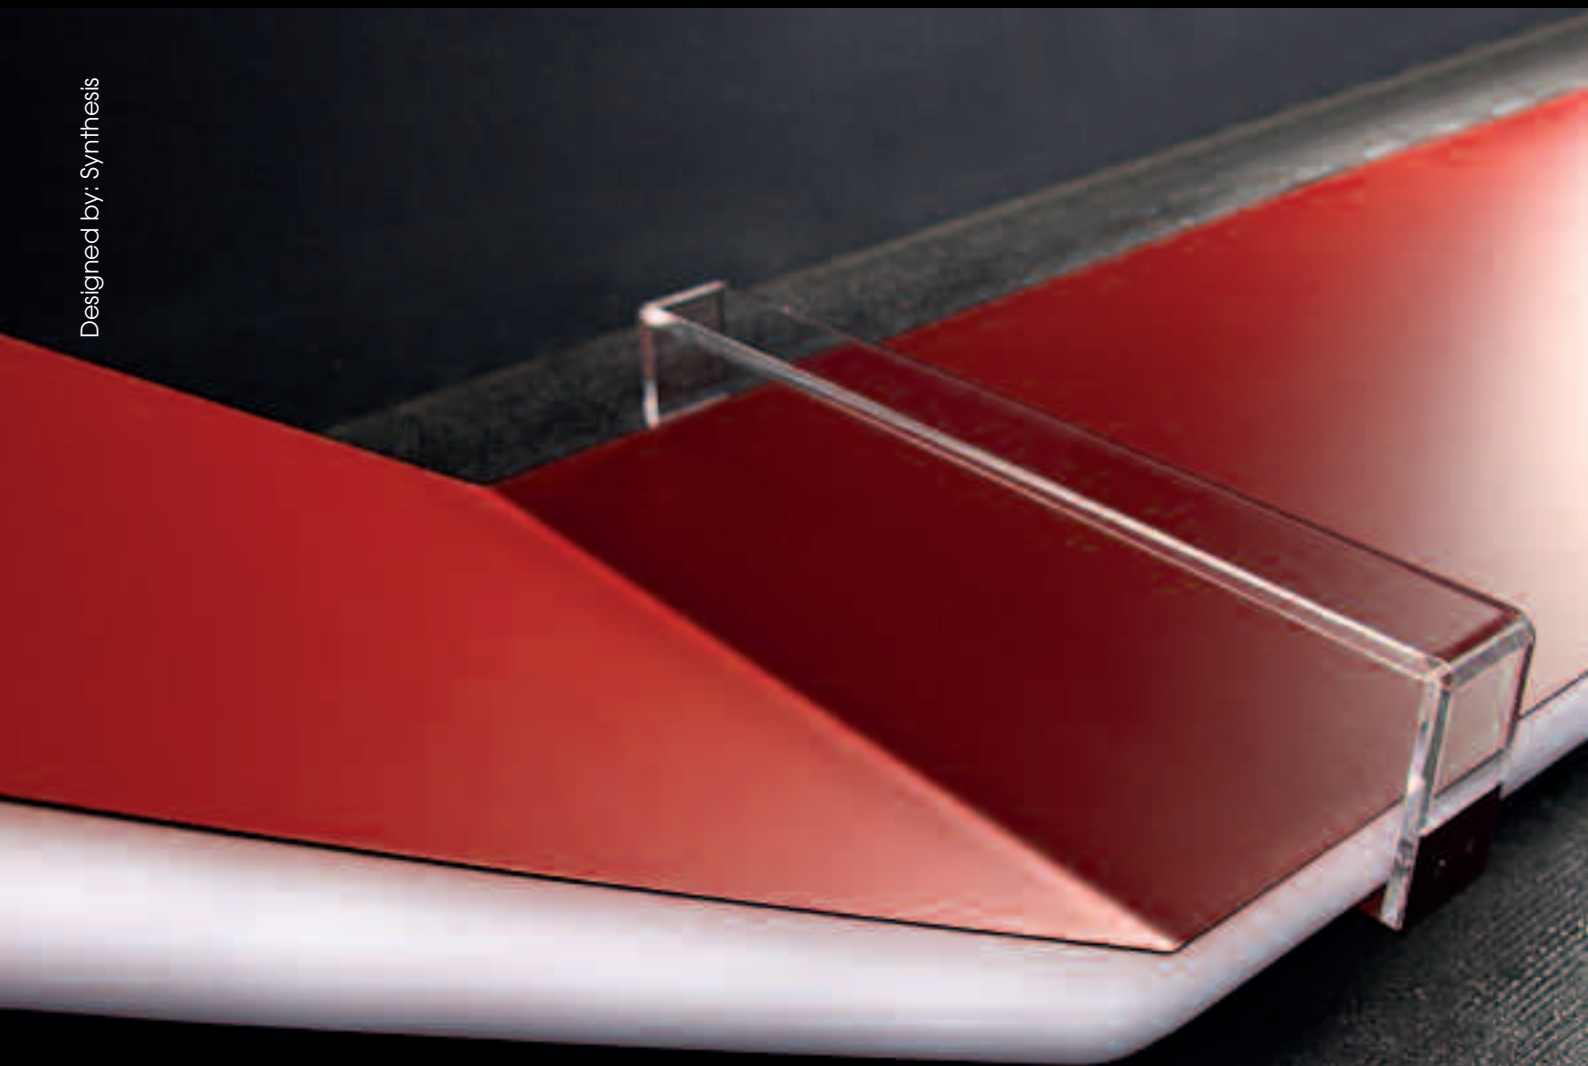

OFFICINA DELLE IDEE

Designed by: Synthesis

In photo: Detail of Tratto with led and towel-holder.

tratto

A radiating panel designed to stand out thanks to its sinuous and coherent shape. **TRATTO**: makes its mark enhancing the ambient.

TRATTO innovates radiator design with its curved profiles highlighted by a luminous line of lateral LEDs (supplied standard in the model with light), providing space for a new towel-holder function.

Ideal for bathrooms, it can also be put to practical use in other rooms.