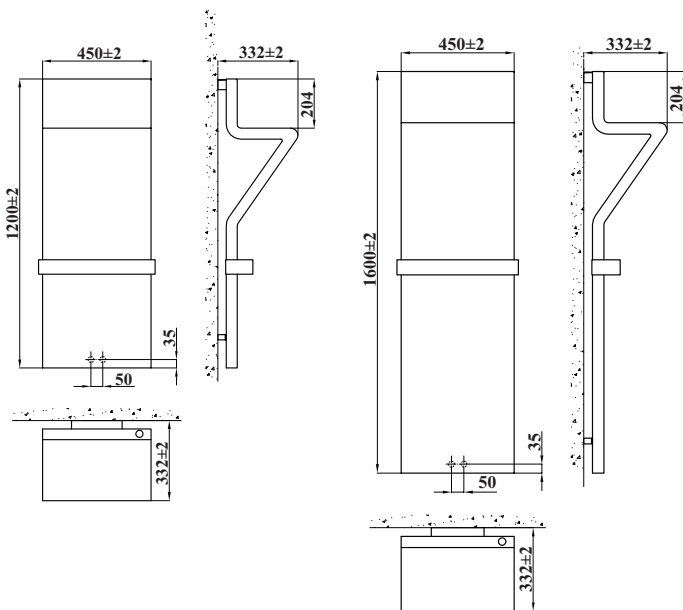

TRATTO: an innovative and up-to-the-minute solution.

Detail of the radiator Tratto painted in Opaque Red (cod. 7B).

TRATTO

In photo: Tratto radiator. Height mm 1600, width mm 450, painted in Purple Blue (cod. 1D).

Tratto M

Tratto L

Packing included:

- 1 **Water connection system installed on the product complete with fittings for connection to copper pipes (10, 12, 14, and 16 mm diameter) and multilayer pipes (14 x 2 thick and 16 x 2 thick);**
- 1 wall fixing system;
- 1 wall spacer;
- 1 accessory holder bar;
- 1 air vent.

• Tratto is also available in electric version

MODEL	Code	Depth mm	Height mm	Width mm	Conn. centre mm	Weight Kg	Capacity lt	Thermal Power					Expon. n.
								Δt 50°C Btu/h	Δt 50°C Watt	Δt 40°C Watt	Δt 30°C Watt	Δt 20°C Watt	
Tratto	TRTM045Bxx	326	1200	450	50	21,9	1,7	1706	500	381	268	163	1,222
	TRTL045B xx	326	1600	450	50	28,3	1,9	2388	700	531	372	225	1,240
Tratto with led*	TRTM045Bxx	326	1200	450	50	21,9	1,7	1706	500	381	268	163	1,222
	TRTL045B xx	326	1600	450	50	28,3	1,9	2388	700	531	372	225	1,240